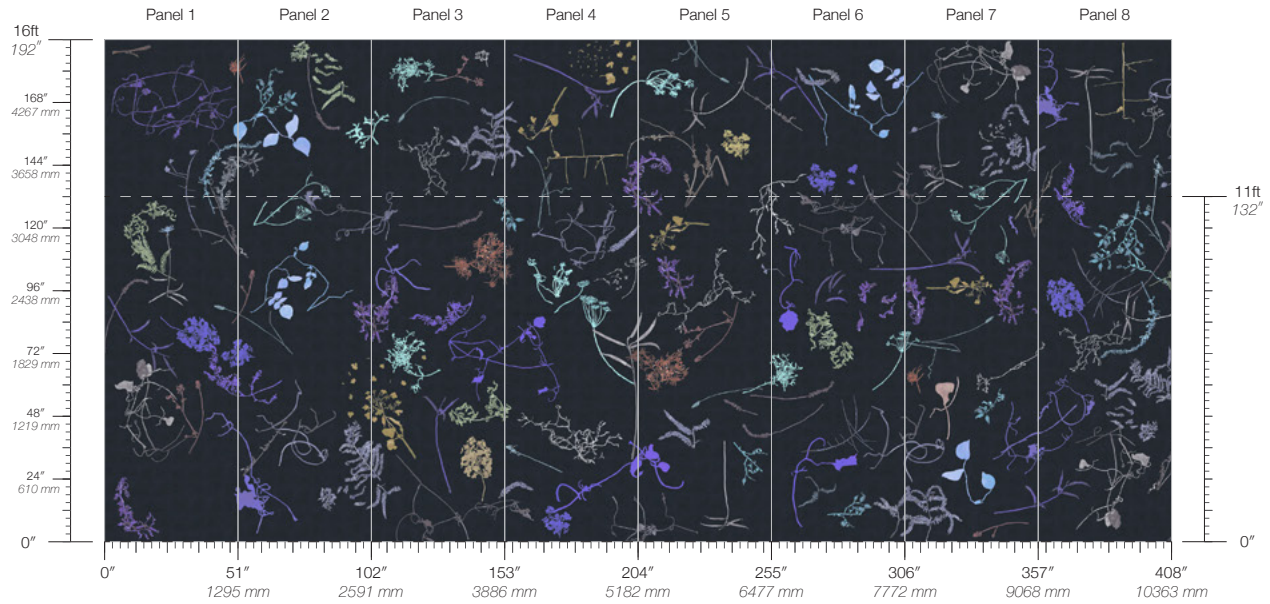

JUNIPER

MULBERRY

NECTAR

Eden Fig

Suitable for residential and commercial projects

COLOR
Fig

STOCK
Made to order

REPEAT
Non-repeating

CONTACT
sales@calicowallpaper.com
+1 718 243 1705
57 Lispenard Street
New York, NY 10013 USA

ITEM
3608

MINIMUM
1 panel

LEAD TIME
4 weeks to print

CONTENT
Type II Vinyl

MAINTENANCE
Water-based cleanser

ORIGIN
USA

DISCLAIMER
Panel maps represent mural artwork only. Reference the physical sample for color and texture.

PANEL WIDTH
51" / 1295 mm trimmed

FLAMMABILITY
ASTM E84 Adhered Class A

DETAILS
Custom options available

PANEL HEIGHT
132" / 3353 mm standard
192" / 4877 mm extended

ENVIRONMENTAL
Recycled Content, Phthalate Free
Low VOC, HPD Available

PRICE
Available upon request